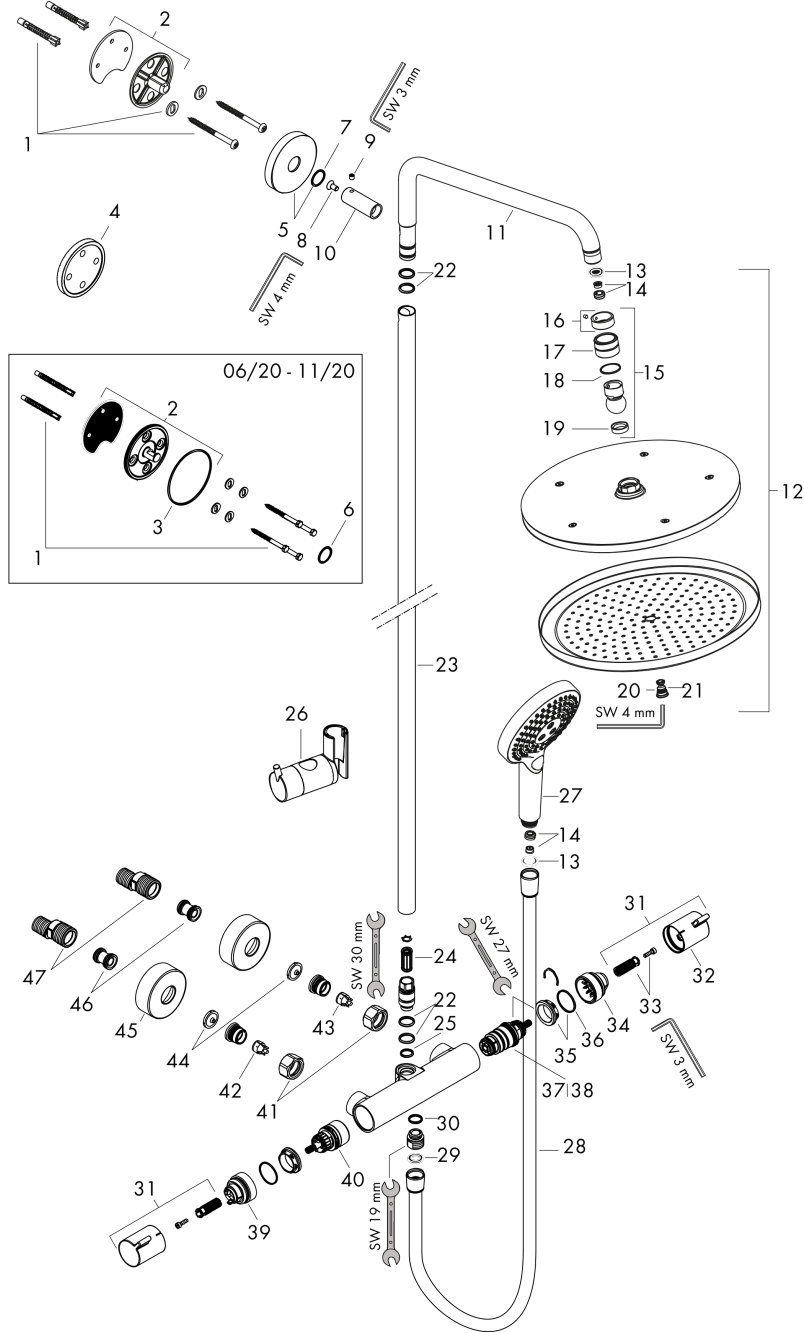

Croma Select S
Showerpipe 280 1jet EcoSmart 9 l/min with thermostat and hand shower Raindance Select S 120
3jet
Surfaces: **Matt White**   Article Number: **26891700**

Exploded Drawing

Year of production: >06/20

Croma Select S
Showerpipe 280 1jet EcoSmart 9 l/min with thermostat and hand shower Raindance Select S 120
3jet
Surfaces: **Matt White** Article Number: **26891700**

Spare part list

Year of production: >06/20

Pos.	Description	Article Number	Price	PU
1	mounting set	98716000	-	1
2	wall flange	95688000	-	1
3	O-Ring 50x2	98187000	-	1
4	tile-matching-disk 7 mm	95239XXX	-	-
5	escutcheon Ø 60 mm	95692700	-	1
6	O-ring 20x2	98165000	-	1
7	O-ring 20x2,5	92602000	-	1
8	screw	92137000	-	1
9	hollow set screw M6x5	98447000	-	1
10	sleeve	92166700	-	1
11	shower arm	95985700	-	1
12	head shower	26221700	-	1
13	filter packing	94246000	-	1
14	flow limiter (9 l/min)	95659000	-	1
15	ball joint	98941700	-	1
16	lock washer	98942700	-	1
17	nut	97958700	-	1
18	lever collar	97536000	-	1
19	seal	97606000	-	1
20	air jet (Eco)	95795700	-	1
21	O-ring 7x2	98419000	-	1
22	O-ring 15x2,5	98131000	-	1
23	pipe 1030 mm	95915700	-	1
24	noise reduction	95009000	-	1
25	O-ring 12x2,25	98382000	-	1
26	support, assy	97651700	-	1
27	handshower	26531700	-	1
28	shower hose Isiflex'B 1,60 m	28276700	-	1
29	seal	98058000	-	1
30	O-ring 14x2	98129000	-	1
31	handle	95836700	-	1
32	pushbutton	92848700	-	1
33	handle fixing set	95843000	-	1
34	safety set	95839000	-	1
35	nut	98913000	-	1
36	O-ring 26x1,5	98390000	-	1
37	thermostat cartridge	98282000	-	1
38	cartridge for exchanged connections	92373000	-	1
39	stop ring for flow control	95927000	-	1
40	shut off unit with selector	98283000	-	1
41	set of nuts	96157700	-	1