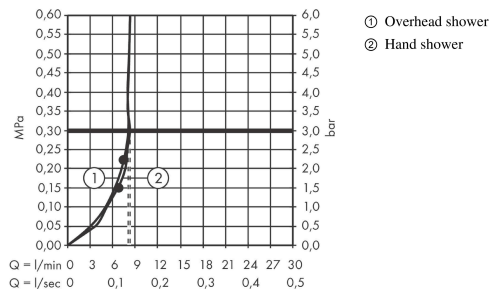

Croma Select S
Showerpipe 280 1jet EcoSmart 9 l/min with thermostat and hand shower Raindance Select S 120
3jet
Surfaces: **Matt White**   Article Number: **26891700**

Flowchart