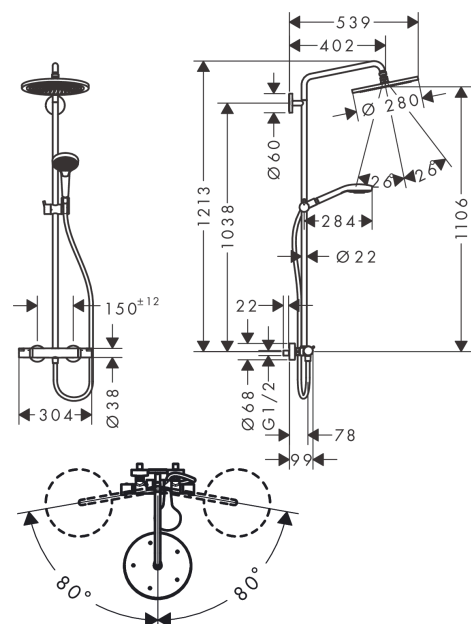

Scale drawing