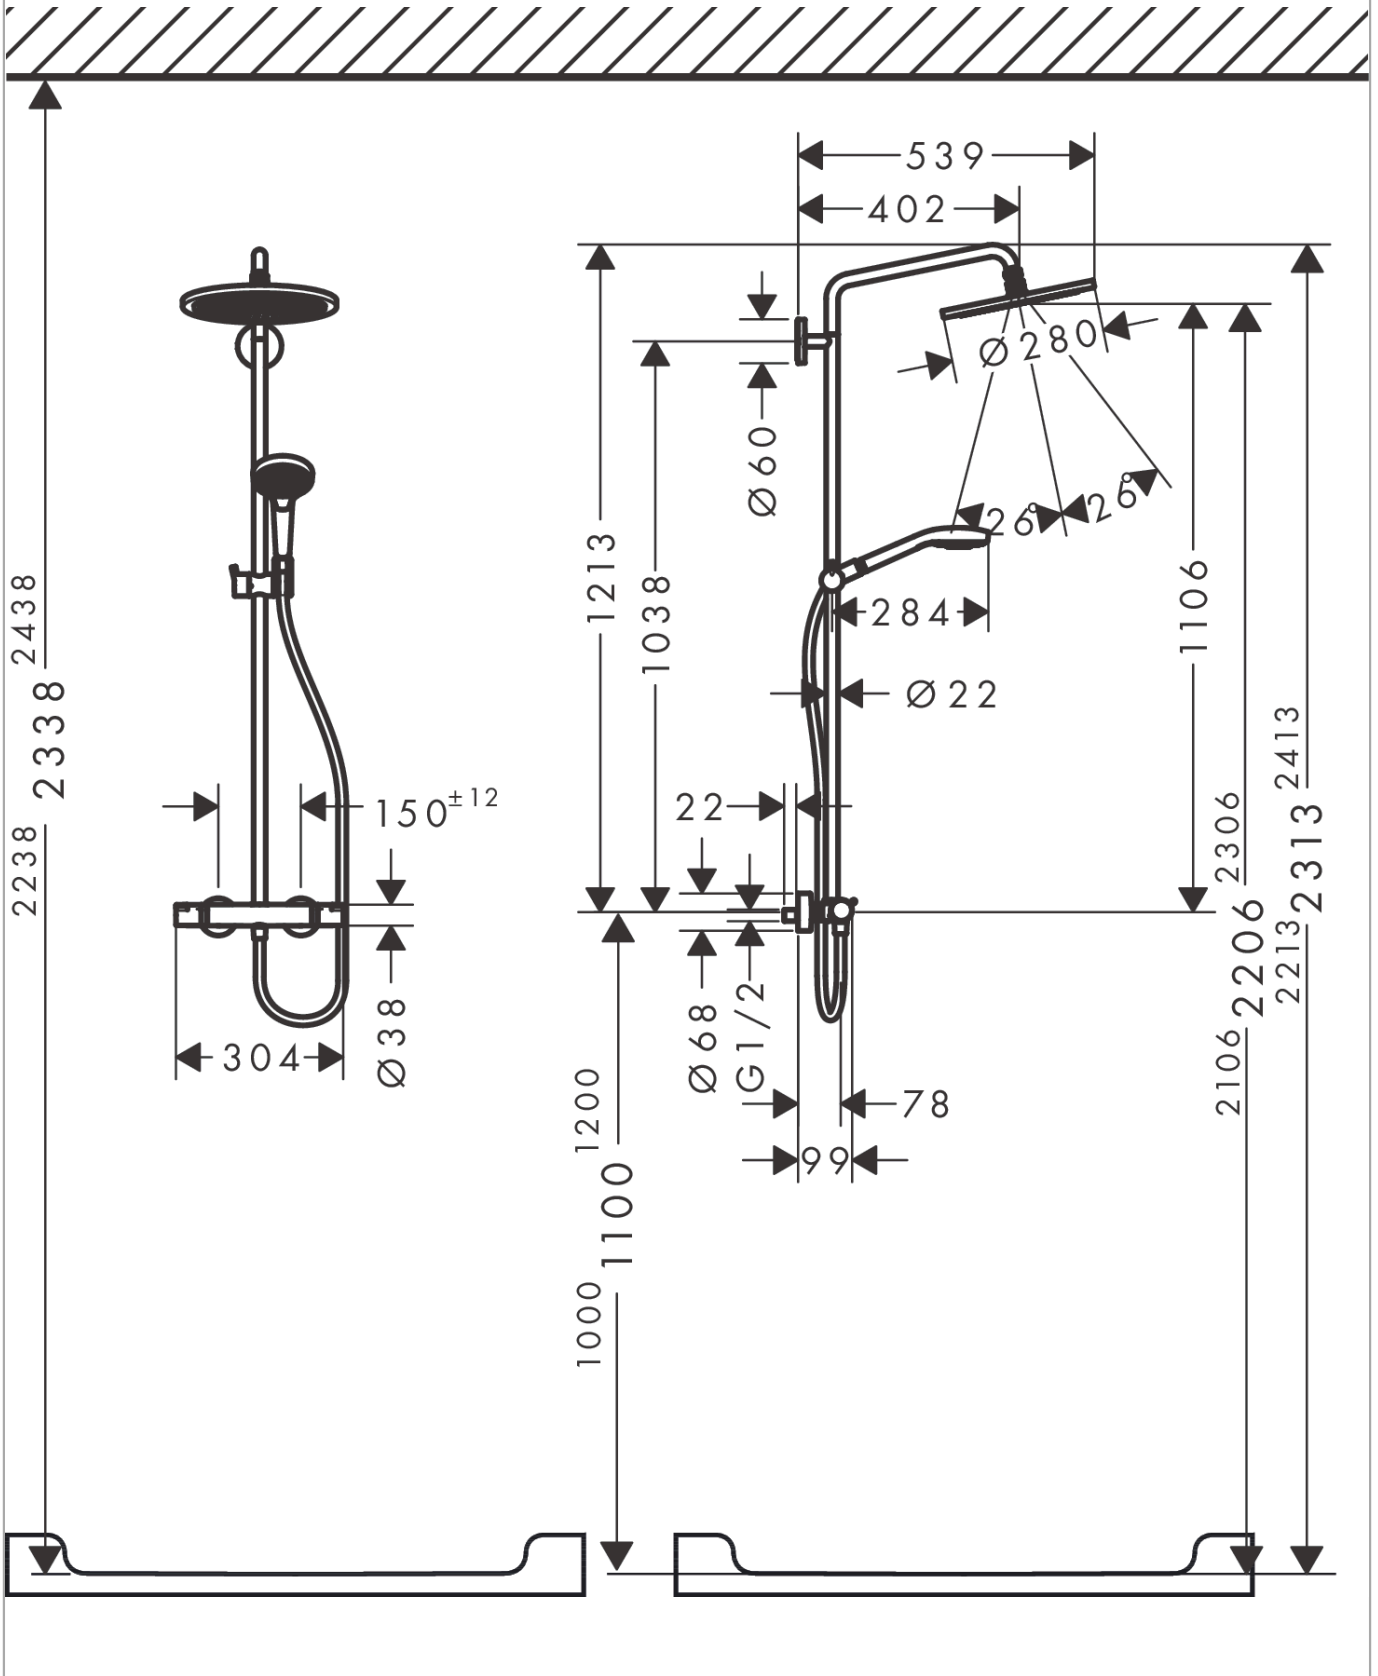

Croma Select S
Showerpipe 280 1jet EcoSmart 9 l/min with thermostat and hand shower Raindance Select S 120
3jet
Surfaces: **Matt White** Article Number: **26891700**

Installation examples